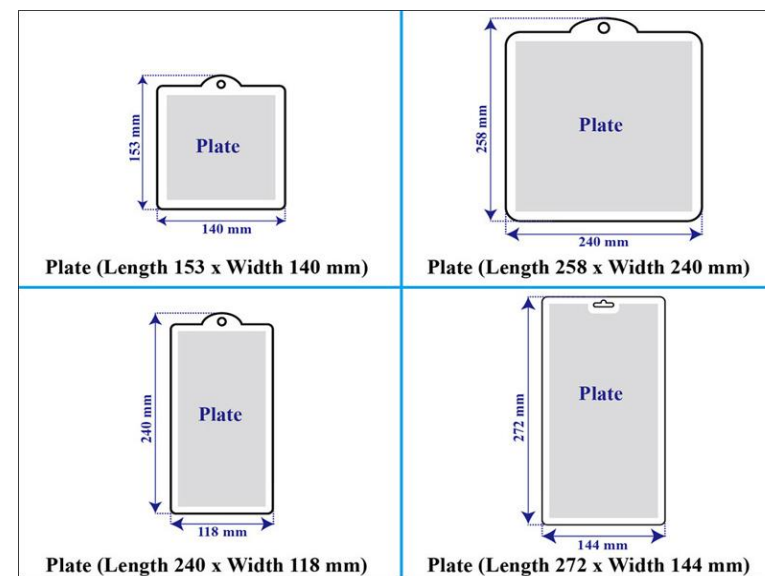

Chinese zodiacs 十二生肖

Code	Model	photo	More photos	Dimensions (one cavity)	weight (one cavity)	Plate sizes (1 plate have many cavities)	specification	MOQ (Minimum order quantity)
1	MPK-F01 中模改大模 2018年11月		http://www.memorypack.com.tw/image/index/soap_molds/soap_molds/f/f01/soap_mold/tray_bar_soapmaking_pottery_div_mpk_F01.html	about 78.0 x 70.0 x 30.0 mm	about 80.0 gram	Length 258 x Width 240 mm	4 cavities	100 plates
2	MPK-F02		http://www.memorypack.com.tw/image/index/soap_molds/soap_molds/f/f02/soap_mold/tray_bar_soapmaking_pottery_div_mpk_F02.html	about 85.0 x 65.0 x 25.0 mm	about 95.0 gram	Length 240 x Width 118 mm	2 cavities	100 plates
3	MPK-F03		http://www.memorypack.com.tw/image/index/soap_molds/soap_molds/f/f03/soap_mold/tray_bar_soapmaking_pottery_div_mpk_F03.html	about 75.0 x 70.0 x 25.0 mm	about 95.0 gram	Length 240 x Width 118 mm	2 cavities	100 plates
4	MPK-F04 中模改大模 2019年2月1日		http://www.memorypack.com.tw/image/index/soap_molds/soap_molds/f/f04/soap_mold/tray_bar_soapmaking_pottery_div_mpk_F04.html	about 80.0 x 65.0 x 30.0 mm	about 75.0 gram	Length 258 x Width 240 mm	4 cavities	100 plates
5	MPK-F05		http://www.memorypack.com.tw/image/index/soap_molds/soap_molds/f/f05/soap_mold/tray_bar_soapmaking_pottery_div_mpk_F05.html	about 80.0 x 58.0 x 25.0 mm	about 65.0 gram	Length 240 x Width 118 mm	2 cavities	100 plates